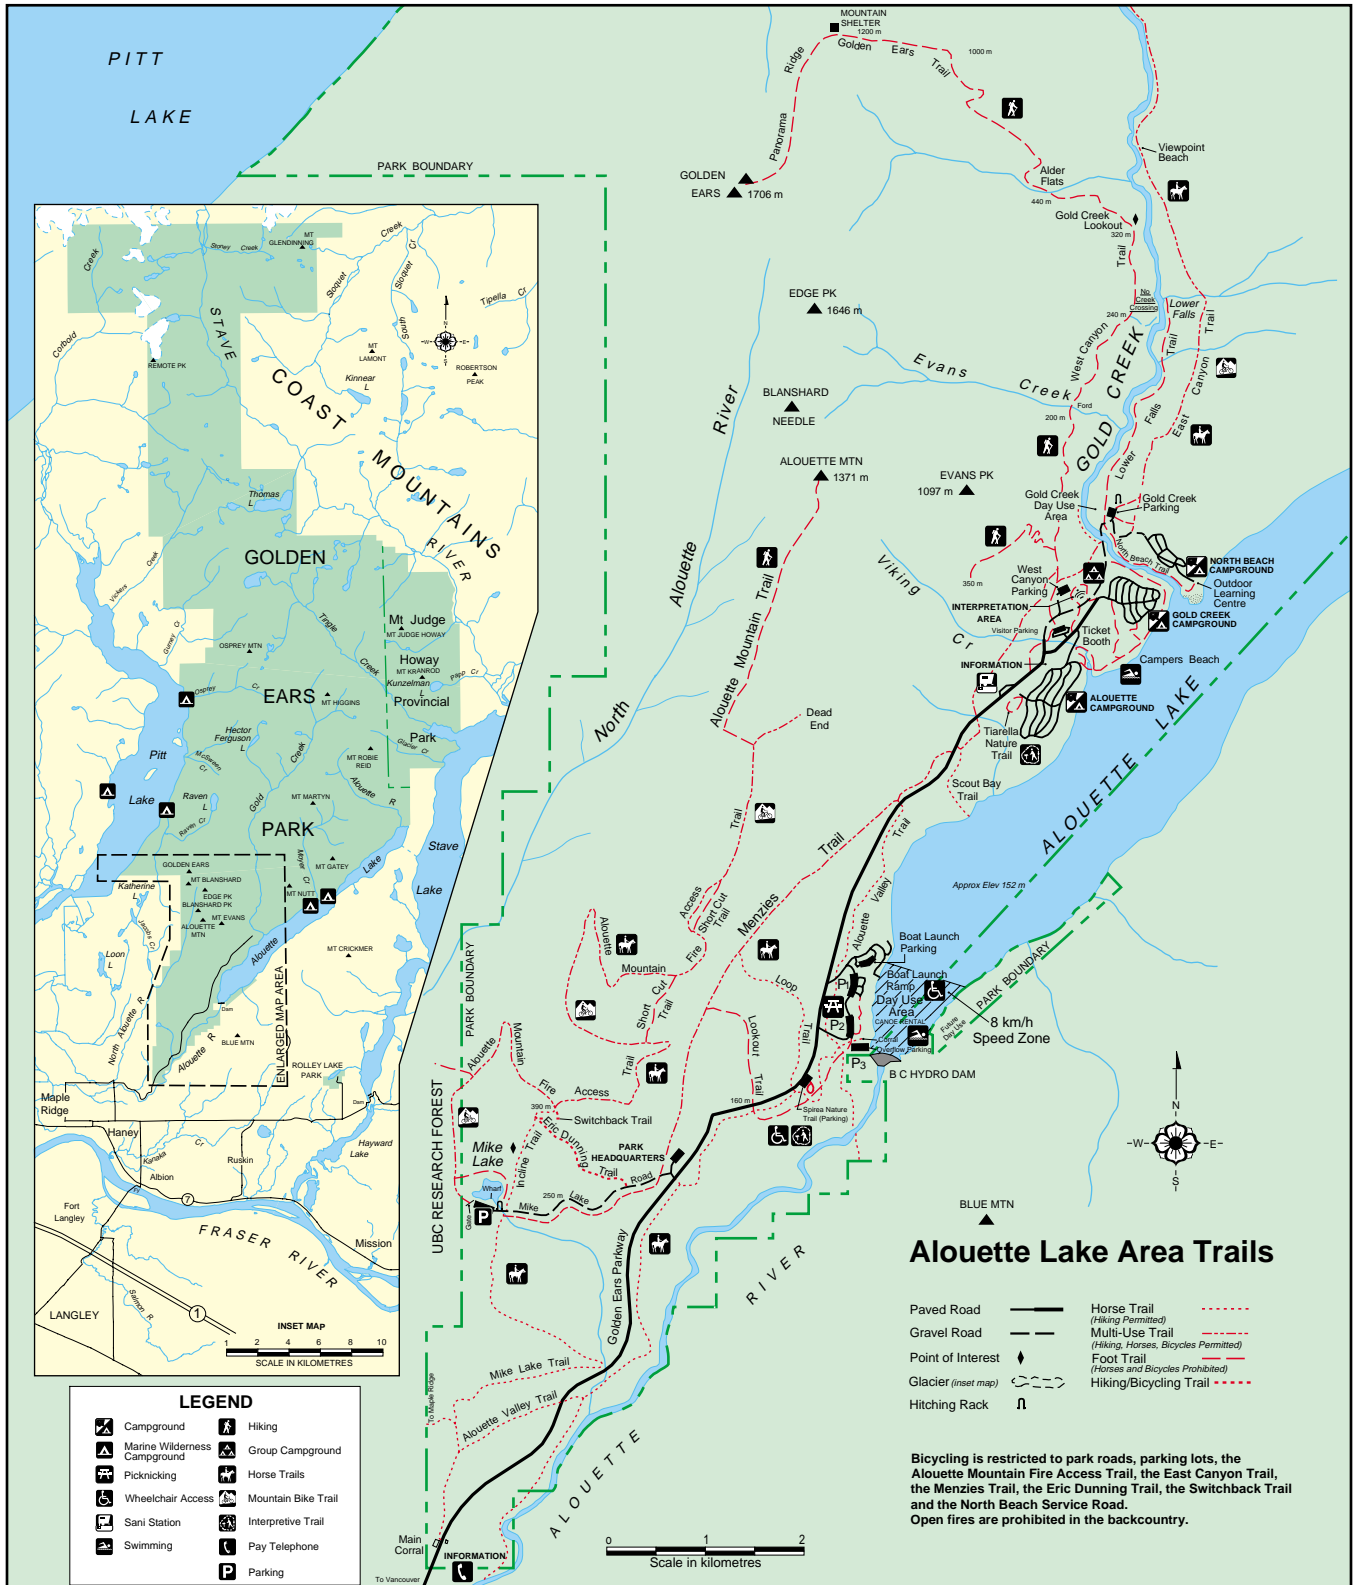

Golden Ears Provincial Park

LEGEND

Alouette Lake Area Trails

Bicycling is restricted to park roads, parking lots, the Alouette Mountain Fire Access Trail, the East Canyon Trail, the Menzies Trail, the Eric Dunning Trail, the Switchback Trail and the North Beach Service Road. Open fires are prohibited in the backcountry.